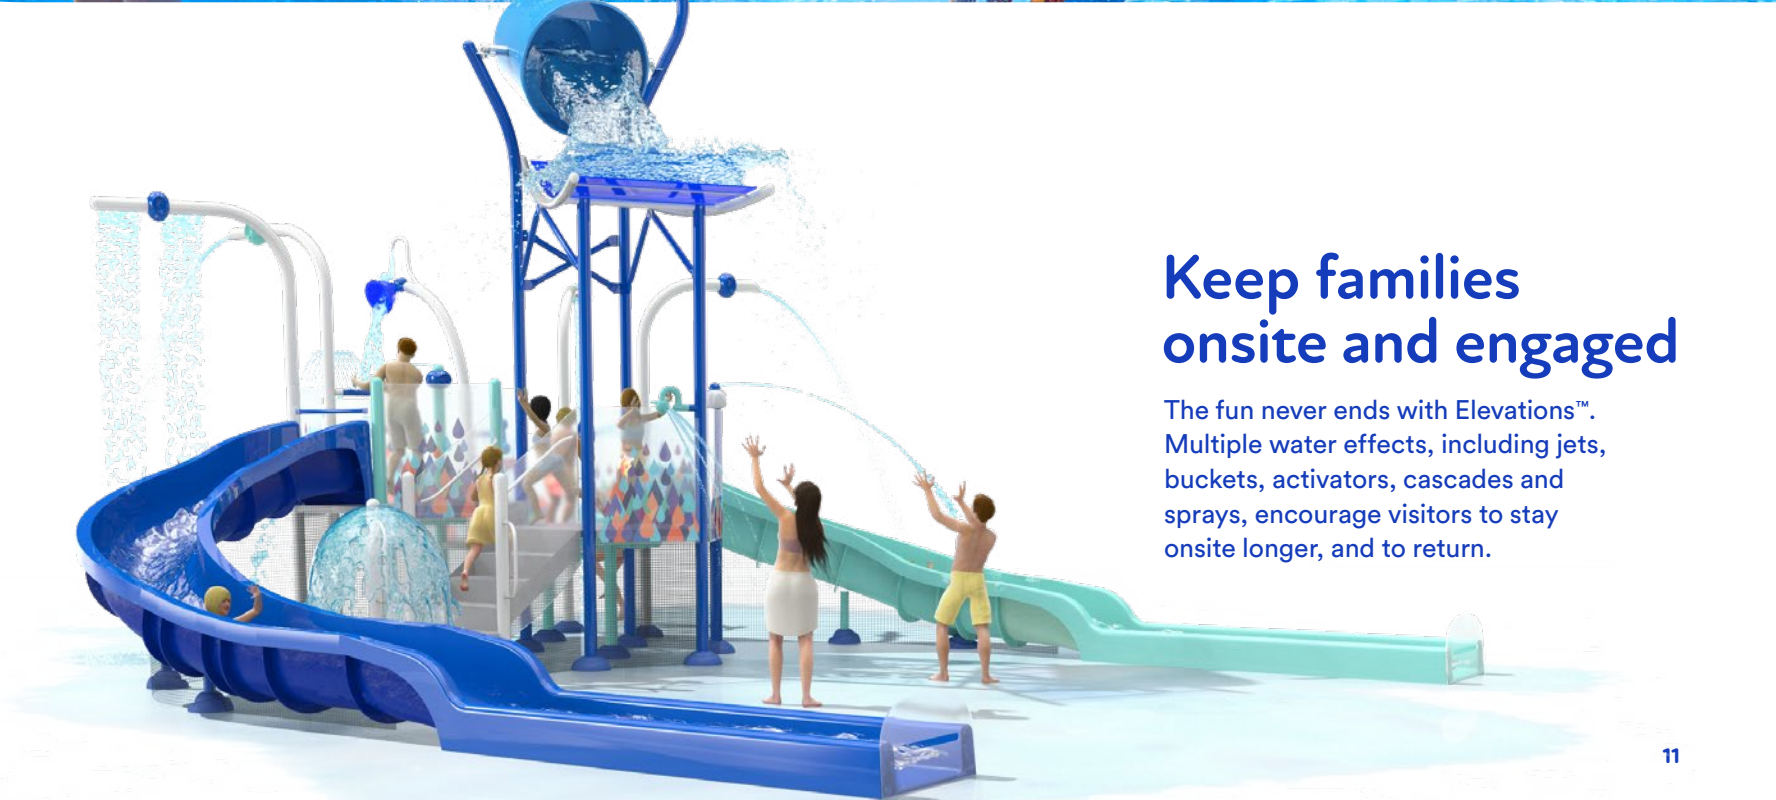

With its inclusive, zero-depth design, and distinct bay areas for different age-groups, Splashpad® makes it easy for everyone to participate, from toddlers to grandparents. A full spectrum of safe play experiences means Splashpad® is accessible for children of all abilities, and parents can enjoy peace of mind while having fun.

Easy facility integration

Inclusive designs available

Iconic and imaginative

Draw in a crowd with a pirate ship adventure or transform your water playground into a whimsical forest. Elevations™ offer a full spectrum of theming opportunities that make brand integration easy.

Keep families onsite and engaged

The fun never ends with Elevations™. Multiple water effects, including jets, buckets, activators, cascades and sprays, encourage visitors to stay onsite longer, and to return.