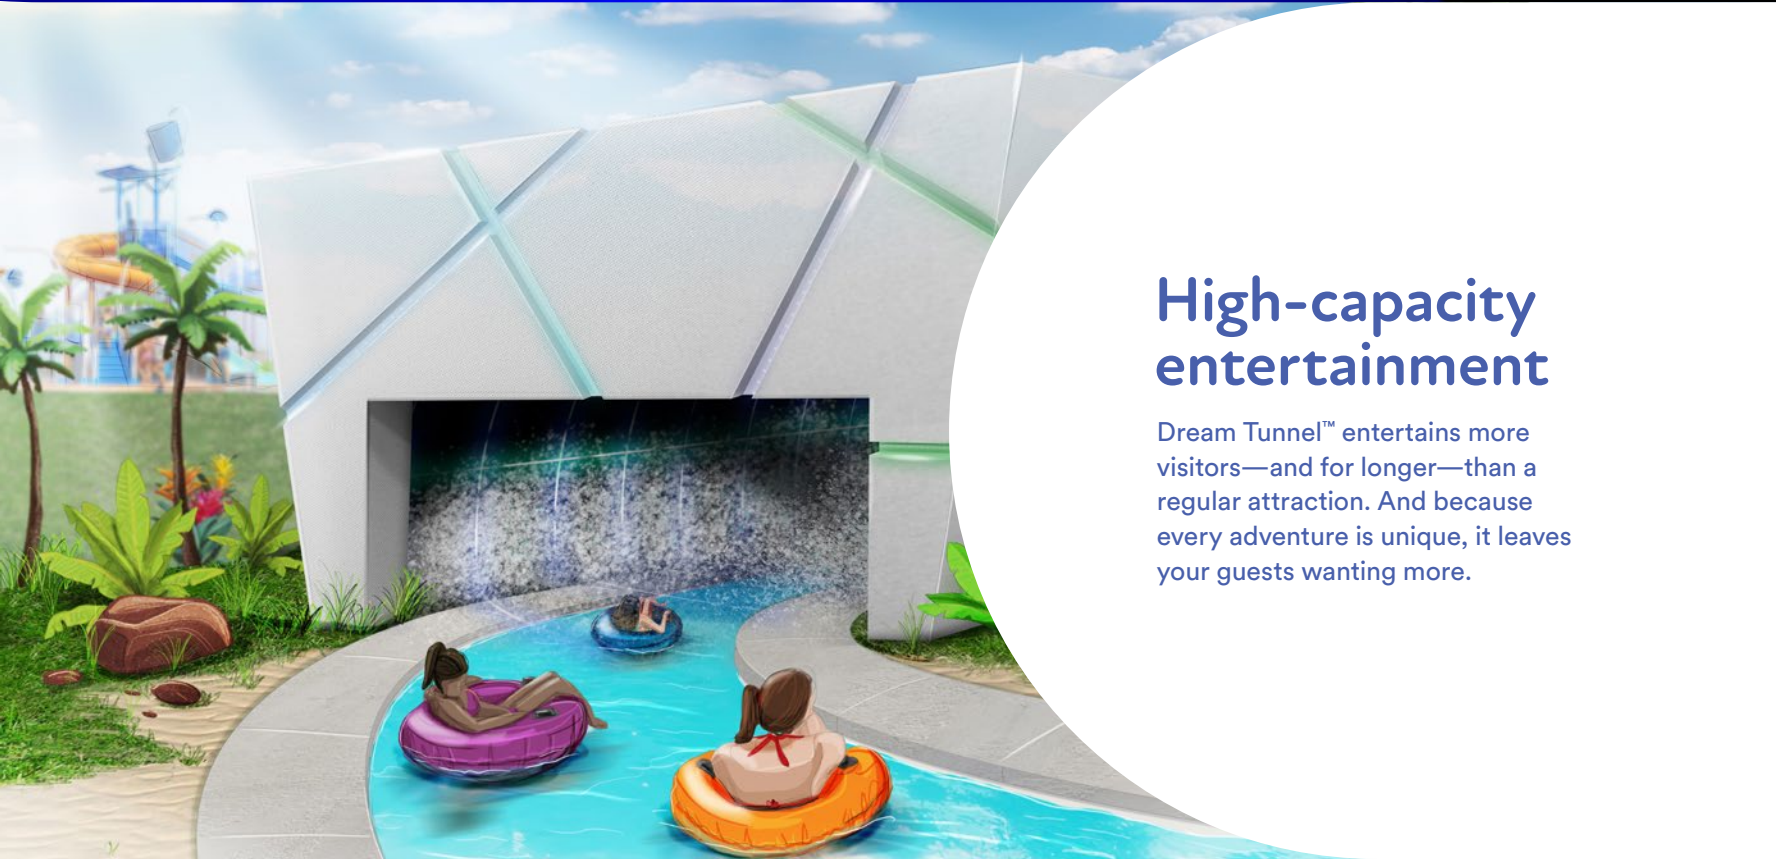

With its inclusive, zero-depth design, and distinct bay areas for different age-groups, Splashpad® makes it easy for everyone to participate, from toddlers to grandparents. A full spectrum of safe play experiences means Splashpad® is accessible for children of all abilities, and parents can enjoy peace of mind while having fun.

Floating or walking experience

Easy facility integration

Interchangeable Dreamscapes

A versatile attraction

Dream Tunnel™ can transform into any type of adventure, ranging from a magical jungle to an aquatic party. This flexibility allows you to provide your guests with different experiences without investing in a brand new ride.

High-capacity entertainment

Dream Tunnel™ entertains more visitors—and for longer—than a regular attraction. And because every adventure is unique, it leaves your guests wanting more.

Water Management

by  VORTEX